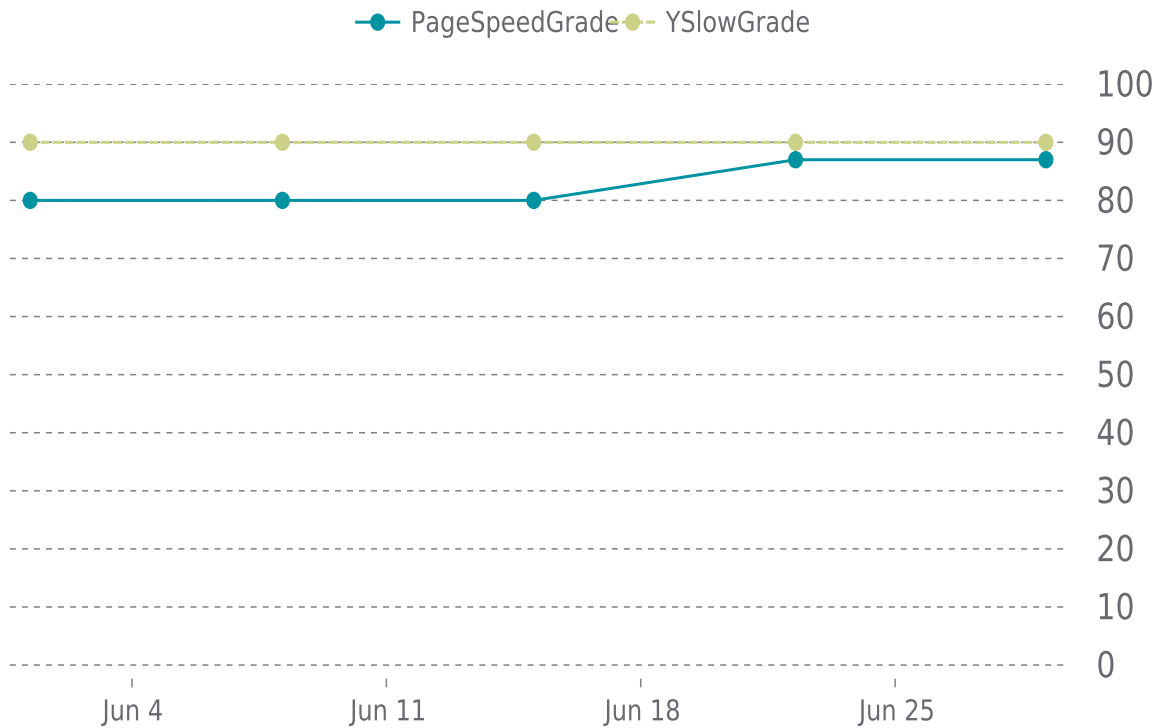

✓ PERFORMANCE

Total performance checks: **5**

06-01-2020 to 07-01-2020

MOST RECENT SCAN

06-29-2020

PageSpeed Grade

B (87%)

Previous check: 87%

YSlow Grade

A (90%)

Previous check: 90%

PERFORMANCE OVERVIEW

PERFORMANCE HISTORY

Date	Load time	PageSpeed	YSlow
06-29-2020 15:36	3.98 s	B (87%)	A (90%)
06-22-2020 18:17	3.86 s	B (87%)	A (90%)
06-15-2020 13:22	6.59 s	B (80%)	A (90%)
06-08-2020 15:21	4.93 s	B (80%)	A (90%)
06-01-2020 16:45	5.03 s	B (80%)	A (90%)