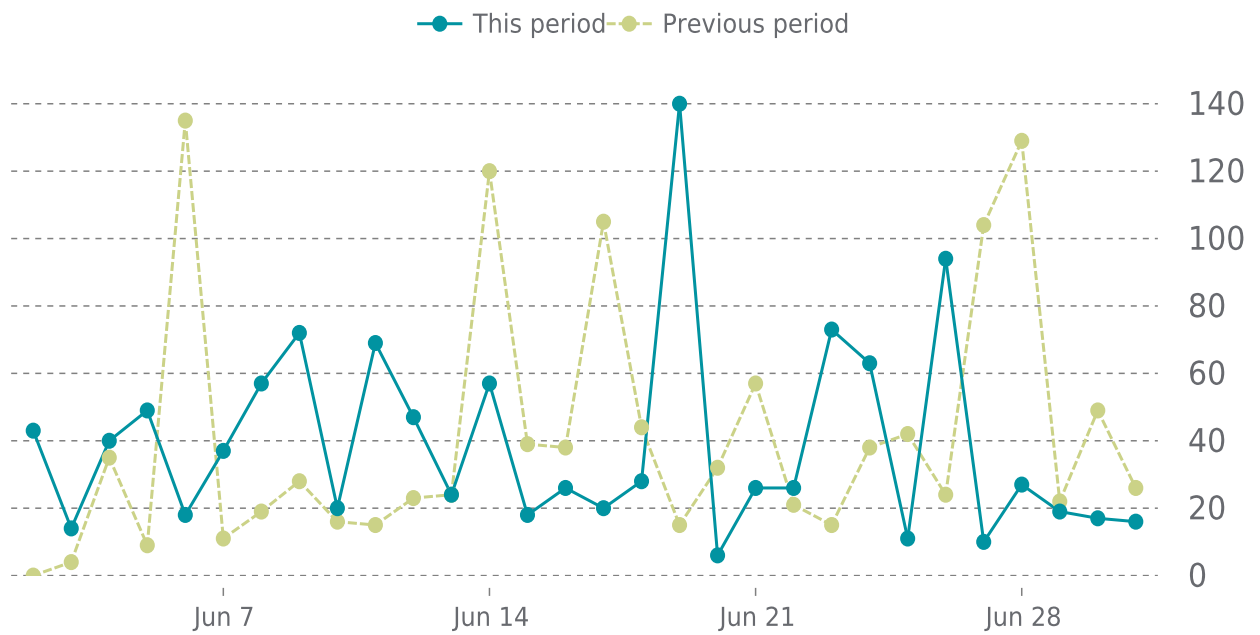

✓ BACKUPS

Backups created: **1**

06-01-2020 to 07-01-2020

Total backups available: **3**

LATEST BACKUPS

Backup size
771.22MB

WordPress version
5.4.2

Active Theme
Divi v4.4.8

Active Plugins
8

Published posts
1

Approved comments
0

✓ ANALYTICS

Traffic down by: **5.8%**

06-01-2020 to 07-01-2020

SESSIONS

SECURITY